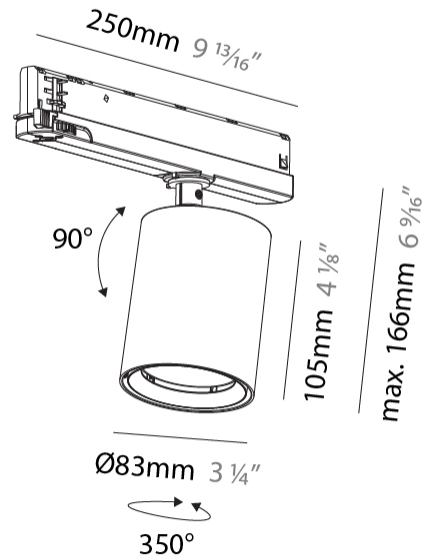

GENERAL

Series: Centriq
Subseries: Centriq In
Brand: Prolicht
Division: Architectural
Mounting Type: Track
Mounting Location: Ceiling
Subcategory: Spots

PHYSICAL

Shape: Cylinder
Diameter (mm): 83
Diameter (in): 3 1/4
Length (mm): 250
Length (in): 9 13/16
Height (mm): 166
Height (in): 6 9/16
Light Distribution: Adjustable / Direct
Weight (kg): 0.6
Fixture Finish: SSR / BKV / CWI / CRY / HAB / UFT / ITA / RUA / FTG / MYG / LOD / PUS / FRO / FUP / KIA / POP / BLS / SPG / MEY / GOH / GUM / CHC / COM / ABZ / JAG / OBR / MOS / ROR
Holder Finish: WHI / BLK
Accent Finish: SSR / BKV / CWI / CRY / HAB / LAG / UFT / ITA / RUA / RUR / MIC / FTG / MYG / TWT / LOD / PUS / FRO / FUP / KIA / POP / BLS / SPG / MEY / GOH / GUM / CHC / COM / ABZ / JAG
Fixture Material: Aluminum

ELECTRICAL

Lamp Type: LED (Zhaga Standard)
Input Wattage (W): 26
Total Output Wattage (W): 23.7
Dimming: Non-Dimmable / 0-10V Dimming
Driver Included: Yes
Driver Location: Integrated
Driver Type: Constant Current - 120Vac
Driver Class: Class 2
Input Voltage (V): 120

LED

Number of LEDs: 1
Color Temperature (°K): 2700 / 3000 / 3500 / 4000
Max. Delivered Lumen (lm): 1975 / 2056 / 2145 / 2245
Nominal Lumen (lm): 2429 / 2529 / 2638 / 2761
CRI: >90 CRI
Lamp Life (hrs): 50000

OPTICAL

Optic°: 12
Adjustability: Rotational 360°; Tilt 90° (±45°)

RATINGS AND CERTIFICATIONS

Certified By: Certified for North American Standards
IP rating: IP20